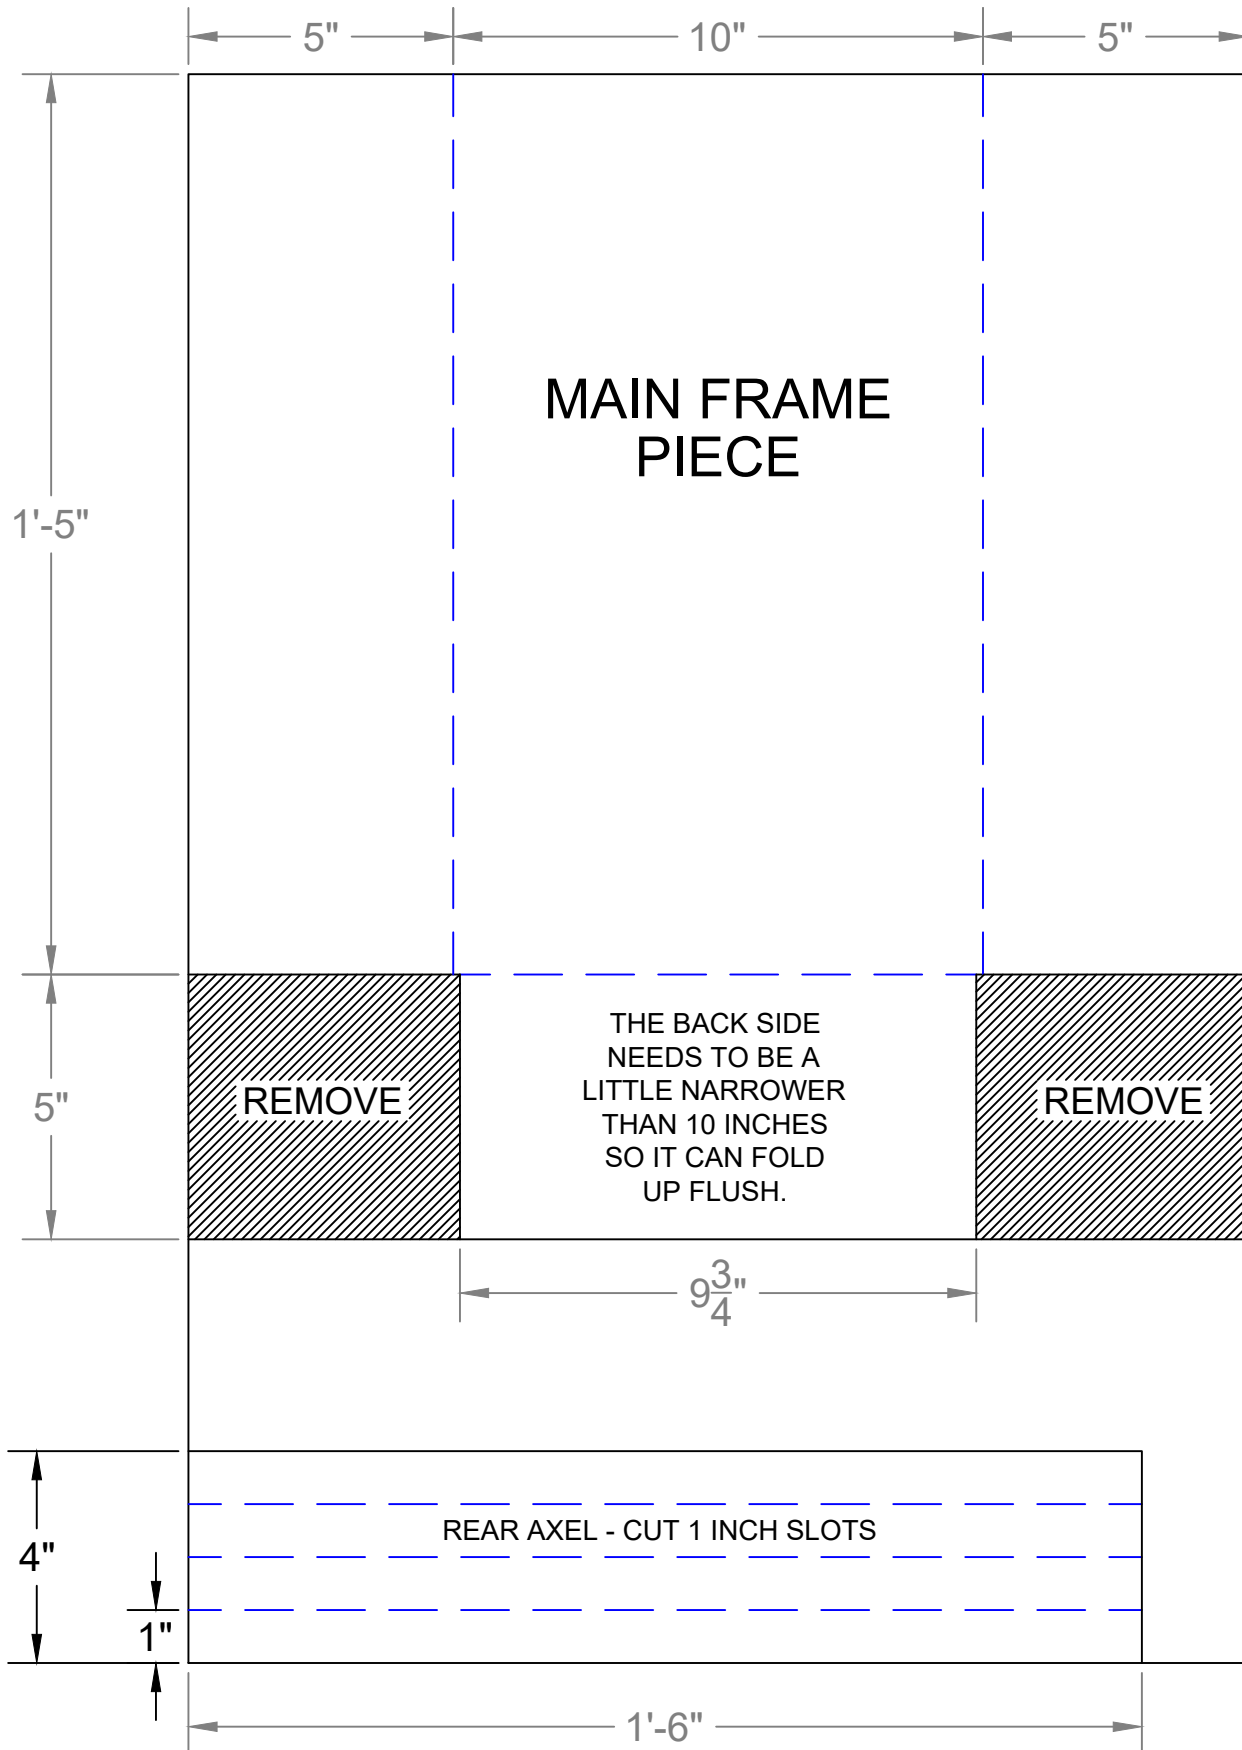

20X30 FOAMBOARD SHEET 1:

BLACK SOLID LINES CUT FULLY THROUGH FOAMBOARD.

BLUE DASHED LINES ARE FOLD LINES. ONLY CUT ONE SIDE OF THE PAPER AND THEN SMUSH WITH A PEN.

Thom's 4x4 Jeep Diaper Cake Templates
Designed by Thom Petty Drawn by Paul Petty
Copyright www.narakbythom.com June 2021

20X30 FOAMBOARD SHEET 2:

BLACK SOLID LINES CUT FULLY THROUGH FOAMBOARD.

BLUE DASHED LINES ARE FOLD LINES. ONLY CUT ONE SIDE OF THE PAPER AND THEN SMUSH WITH A PEN.

Thom's 4x4 Jeep Diaper Cake Templates
Designed by Thom Petty Drawn by Paul Petty
Copyright www.narakbythom.com June 2021